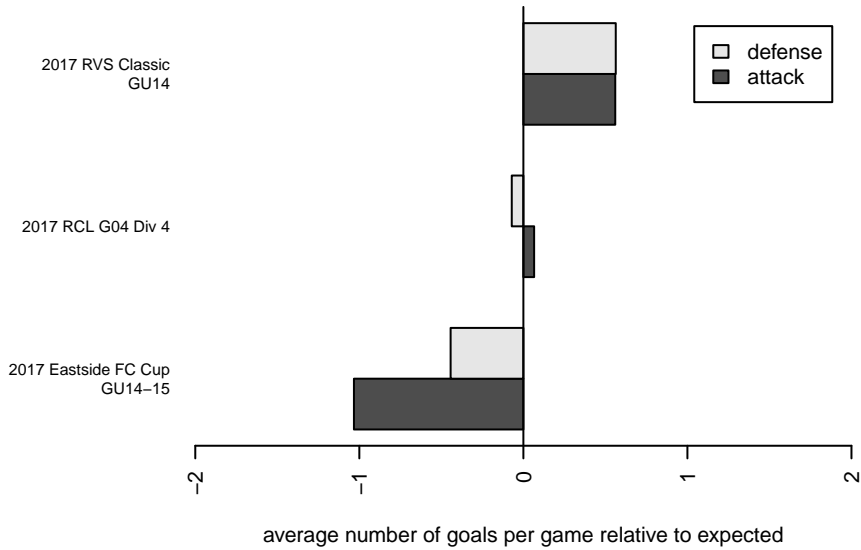

Eastside FC Blue G04

Eastside FC
Preston, WA
G04 total strength=1156
attack=4.37 defense=2.7
fall league = RCL G04 Div 4

alt names used:
Eastside FC G04 Blue
Eastside FC G04 Blue C

Venues played:
2017 RVS Classic GU14
2017 Eastside FC Cup GU14-15
2017 RCL G04 Div 4

**attack and defense variance (black dot)
relative to other teams
and top 10 in region**

**attack and defense rating
relative to others at age
and all opponents in last 13 months**

Performance relative to 13 month average