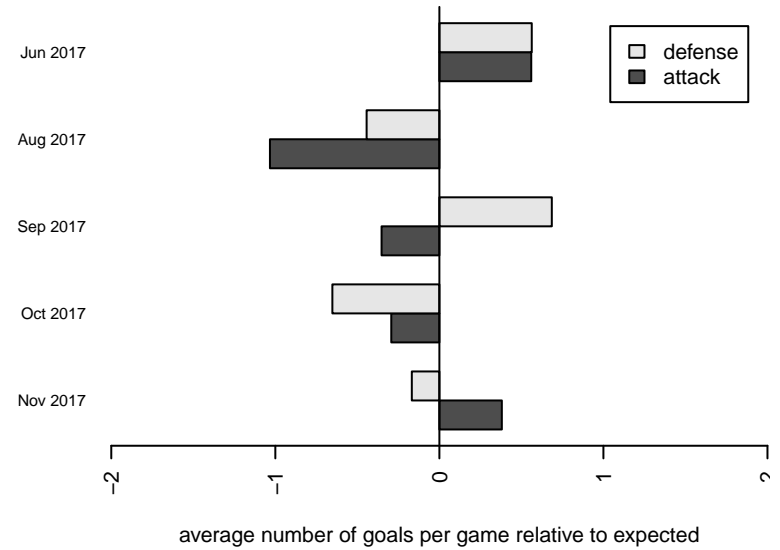

Performance relative to 13 month average