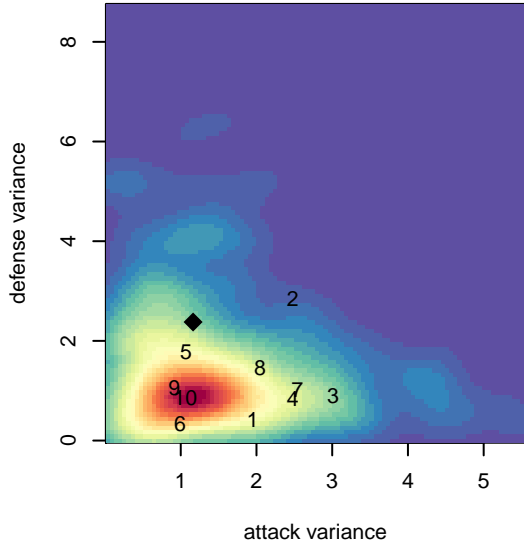

Eastside FC Blue G04

Eastside FC
Preston, WA
G04 total strength=1156
attack=4.37 defense=2.7
fall league = RCL G04 Div 4

alt names used:
Eastside FC G04 Blue
Eastside FC G04 Blue C

Venues played:
2017 RVS Classic GU14
2017 Eastside FC Cup GU14-15
2017 RCL G04 Div 4

**attack and defense variance (black dot)
relative to other teams
and top 10 in region**

**attack and defense rating
relative to others at age
and all opponents in last 13 months**

Performance relative to 13 month average