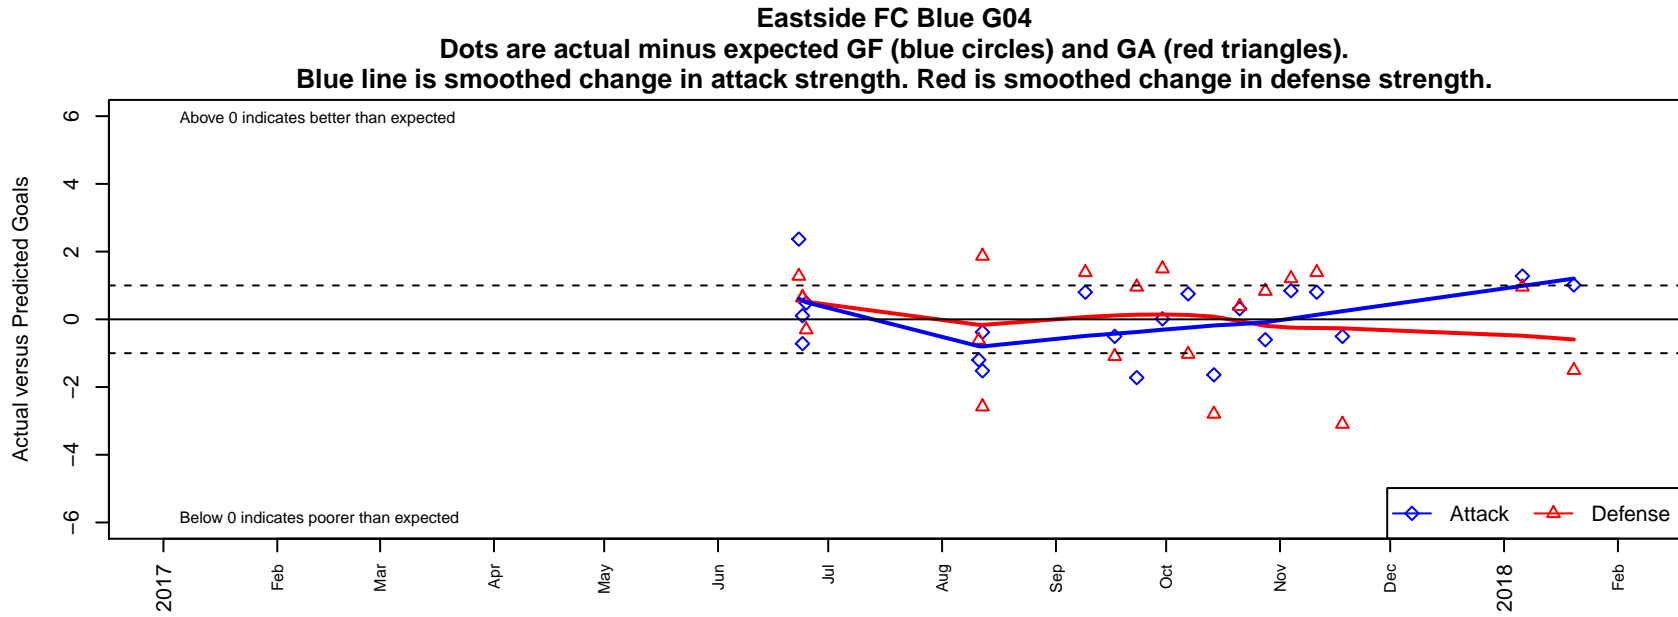

Eastside FC Blue G04

Eastside FC
Preston, WA
G04 total strength=1156
attack=4.37 defense=2.7
fall league = RCL G04 Div 4

alt names used:
Eastside FC G04 Blue
Eastside FC G04 Blue C

Venues played:
2017 RVS Classic GU14
2017 Eastside FC Cup GU14-15
2017 RCL G04 Div 4

**attack and defense variance (black dot)
relative to other teams
and top 10 in region**

**attack and defense rating
relative to others at age
and all opponents in last 13 months**

Performance relative to 13 month average