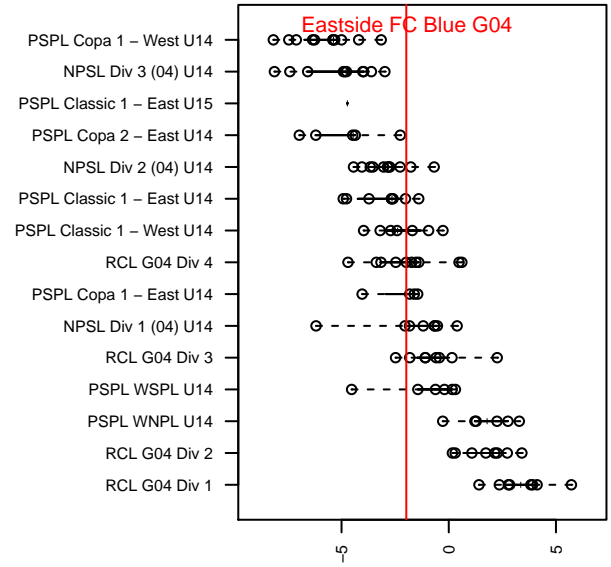

Eastside FC Blue G04

Eastside FC
Preston, WA
G04 total strength=1156
attack=4.37 defense=2.7
fall league = RCL G04 Div 4

alt names used:
Eastside FC G04 Blue
Eastside FC G04 Blue C

Venues played:
2017 RVS Classic GU14
2017 Eastside FC Cup GU14-15
2017 RCL G04 Div 4

**attack and defense variance (black dot)
relative to other teams
and top 10 in region**

**attack and defense rating
relative to others at age
and all opponents in last 13 months**

Performance relative to 13 month average